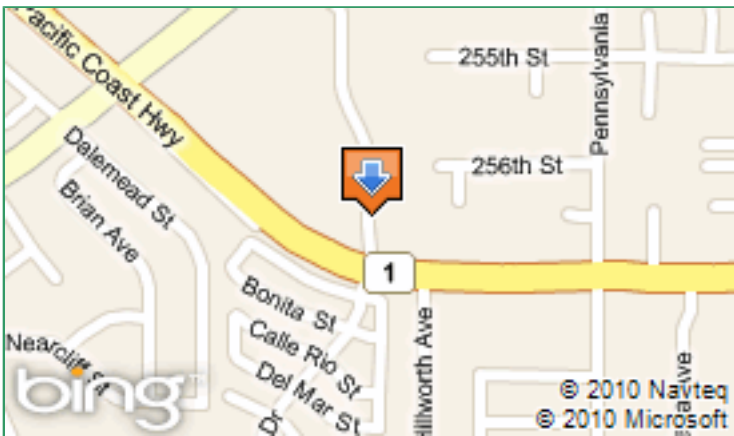

AviationSchools

Contact Information

South Bay Aviation

**3481 Airport Dr
Torrance, CA 90505
(310) 326-8053**

**Website: N/A
E-Mail: N/A**

Map

Hours Of Operation

N/A